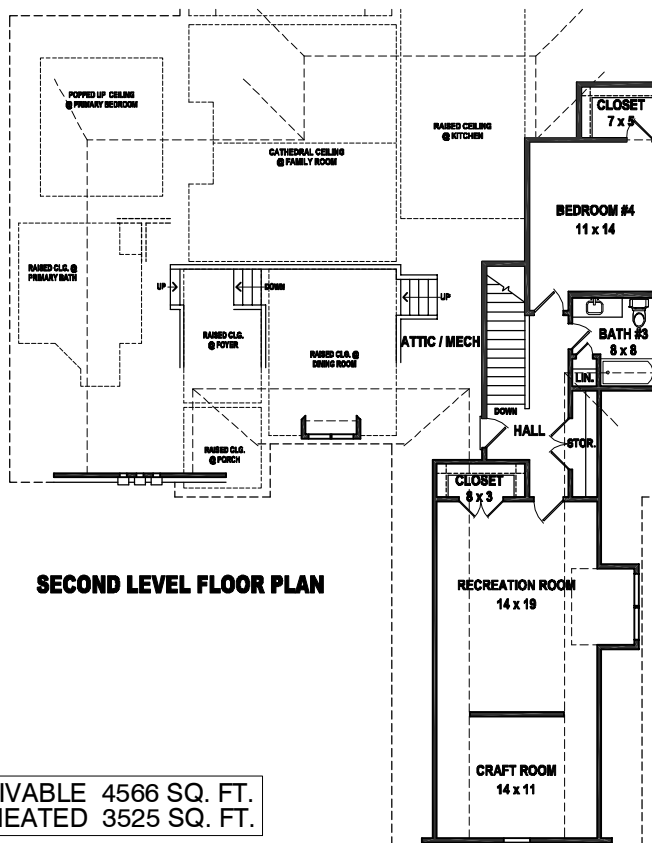

FOR SALE

OakRun Homes

901.603.3776

www.OakRunTN.com

1374 Cordova Cove, Suite 101 • Germantown, TN 38138

The "Glenburn II"

LIVABLE 4566 SQ. FT.
HEATED 3525 SQ. FT.

Artist rendering only. Actual plans may vary. Square footage shown is approximate. Builder reserves the right to make design changes. 2599-935-1042-FC