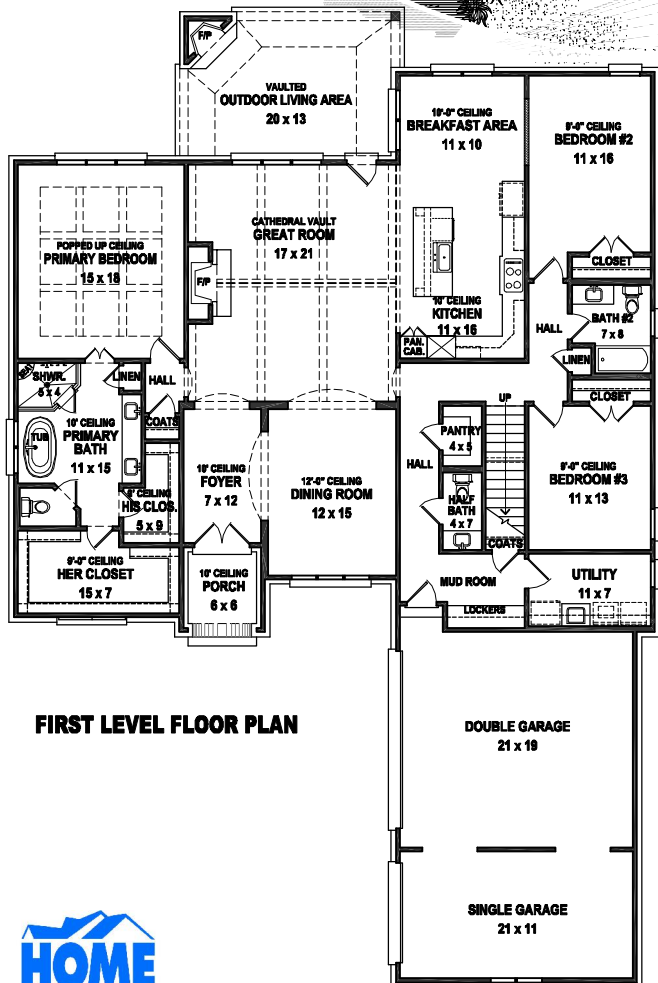

FOR SALE

OakRun Homes

901.603.3776

www.OakRunTN.com

1374 Cordova Cove, Suite 101 • Germantown, TN 38138

The "Glenburn II"

LIVABLE 4566 SQ. FT.
HEATED 3525 SQ. FT.

Artist rendering only. Actual plans may vary. Square footage shown is approximate. Builder reserves the right to make design changes. 2599-935-1042-FC