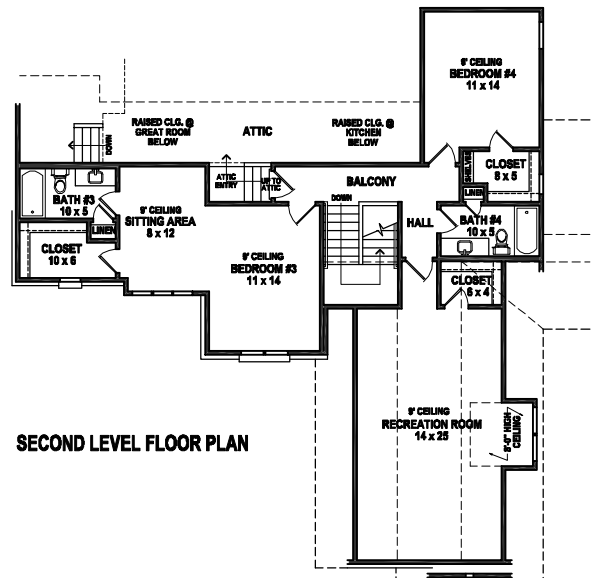

FOR SALE

OakRun Homes

901.603.3776

www.OakRunTN.com

1374 Cordova Cove, Suite 101 Germantown, TN 38138

The "Lyndell"

LIVABLE 4839 SQ. FT.
HEATED 3726 SQ. FT.

Artist rendering only. Actual plans may vary. Square footage shown is approximate.
Builder reserves the right to make design changes. 2499-1274-1030-FC (Right)