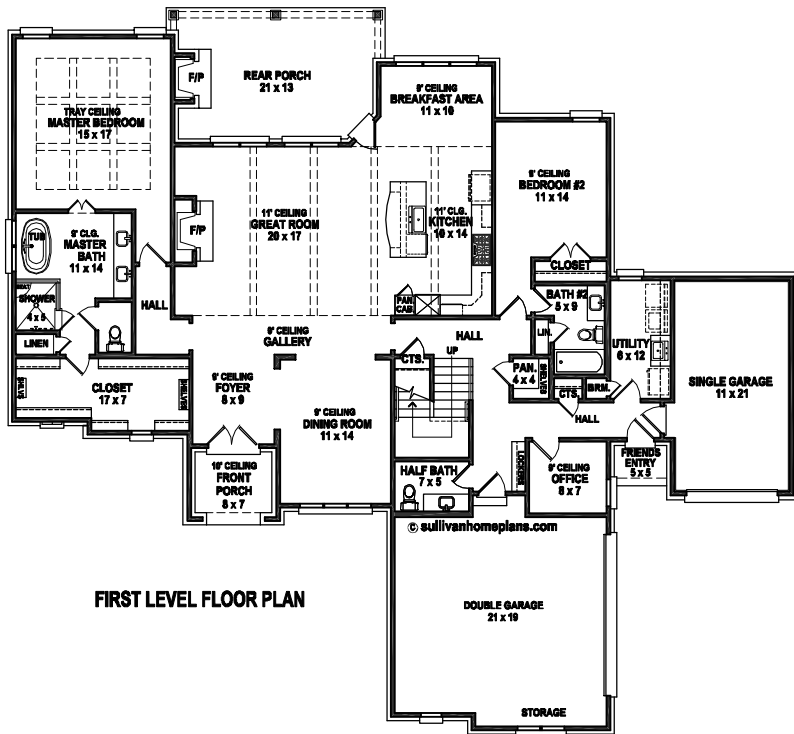

FOR SALE

OakRun Homes

901.603.3776

www.OakRunTN.com

1374 Cordova Cove, Suite 101 Germantown, TN 38138

The "Lyndell"

LIVABLE 4839 SQ. FT.
HEATED 3726 SQ. FT.

Artist rendering only. Actual plans may vary. Square footage shown is approximate.
Builder reserves the right to make design changes. 2499-1274-1030-FC (Right)