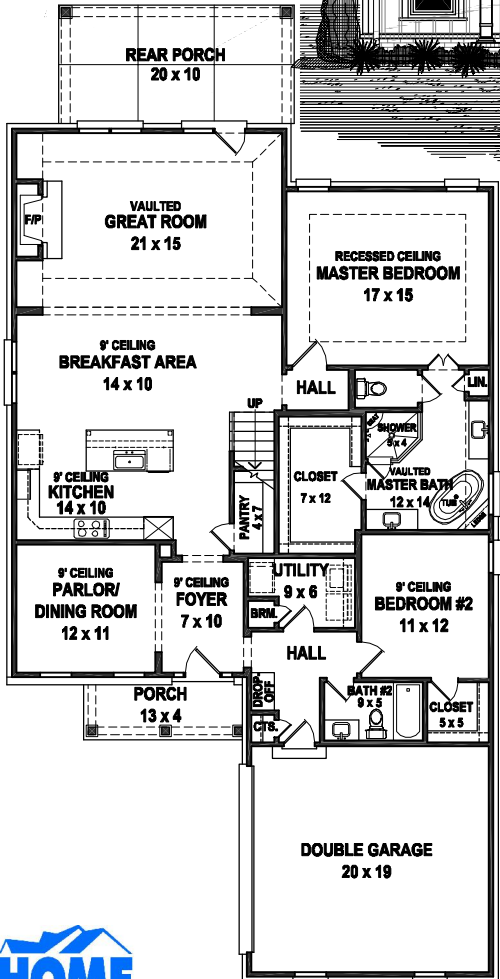

# The "Windrush"

FIRST LEVEL FLOOR PLAN

SECOND LEVEL FLOOR PLAN

LIVABLE 3702 SQ. FT.  
HEATED 3002 SQ. FT.

Artist rendering only. Actual plans may vary. Square footage shown is approximate.

Builder reserves the right to make design changes. 2039-945-700-T