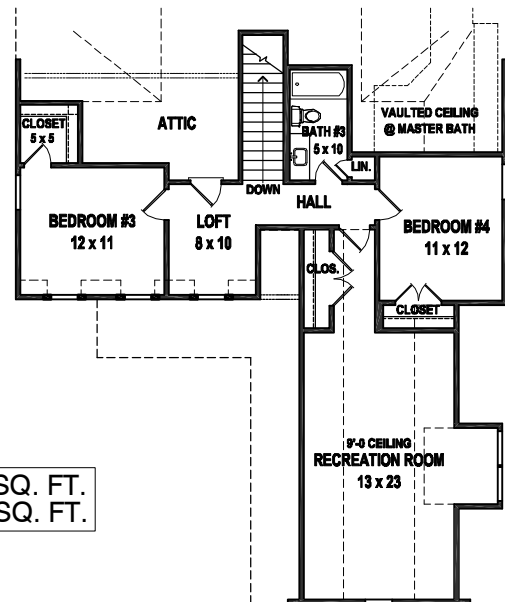

# The "Windrush"

FIRST LEVEL FLOOR PLAN

SECOND LEVEL FLOOR PLAN

LIVABLE 3702 SQ. FT.  
HEATED 3002 SQ. FT.

Artist rendering only. Actual plans may vary. Square footage shown is approximate.

Builder reserves the right to make design changes. 2039-945-700-T